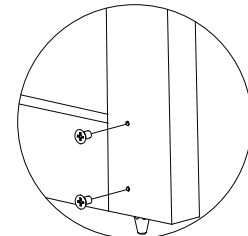

Bottom Latch Installation for 61 Series only

ALUMINUM DOOR ATTACHMENT BOTTOM

Listings and Approvals

UL Listed Panic Hardware

UBC 97, Standard 7-2 and UL10B/UL10C for positive pressure

UL Listed Fire Exit Hardware 8'x10' pairs of doors

ANSI/BHMA certified A156.3

Meets ADA requirements

Meets NFPA 80 & 101 for Life Safety

Detex Limited Warranty

10 Year Mechanical/3 year Electrical Limited Manufacturer's Warranty