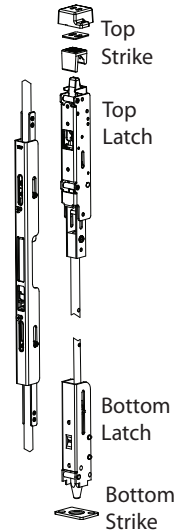

60 SERIES

61 SERIES (Top Rod Only)

Concealed Vertical Rod Device - Narrow Stile Aluminum Door

The 60 and 61 Series **concealed vertical rod exit device** is super-heavy-duty **panic and fire exit hardware** for use on all types of narrow stile aluminum doors without a mullion. The patented mounting plate system ensures the easiest and most accurate installation of panic hardware available.

Note: For Top Rod Only -
Specify 61 Series

60 Series Shown -
(Top and Bottom Latch)

ANSI 156.3 - 2008
Grade 1
Type 6

Benefits

- Tough and durable design for years of trouble-free service in high-use, high-abuse environments
- Minimal door prep saves time and money
- Aesthetically pleasing options to meet various applications including:
60/61 CVR Narrow Stile Alum. Door
62/63 CVR Narrow Stile H.M. Door
70/71 CVR Wide Stile Wood Door
80/81 CVR Wide Stile H.M. Door
82/83 CVR Wide Stile Alum. Door
- Fast and accurate installation
- Except for 03R, outside trims are easily changed or rekeyed without removing device from door

Features

- 6-position multi-step action in top latch keeps top and bottom bolts retracted until door closes and provides more consistent re-latching and security to door
- Top strike fully adjustable both vertically and to accommodate a variety of varying weather strip thicknesses
- Top strike both secures the door and re-engages the latchbolts
- Patented deadlocking of top (60 and 61 Series) and bottom bolt (60 Series) assemblies
- Durable steel bottom drop bolt (60 Series)
- Rods are easily adjustable with rods installed in door
- Angled end-cap deflects damage away from device
- Handed - field reversible
- Field sizeable
- 1/8 turn dogging