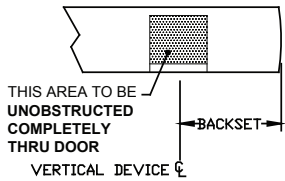

Accessories

- SSK - Security Torx Screw Kit

Technical Information

- Door Types - Aluminum/ Aluminum Channel FRP
- Door Stile - Fits minimum 2"
- For 2" - 3-1/2" door stiles, specify EC2
- Door Thickness - Fits standard 1-3/4" - 2 1/4" (for other door thicknesses contact factory)
- Fasteners - Machine and sheet metal screws supplied standard
- Rail is heavy ribbed aluminum extrusion

Finishes

605 / US3	Polished Brass	628 / US28	Satin Aluminum	693 / SPBLK	Black, painted
606 / US4	Brushed Brass	629 / US32	Polished Stainless Steel	695 / SP313	Dark Bronze, painted
611 / US9	Polished Bronze	630 / US32D	Brushed Stainless Steel		
612 / US10	Brushed Bronze				
613 / US10B	Oil Rubbed Bronze				

Top & Bottom Latch Door Prep for 60 & 61 Series

LATCH MOUNTING TOP & BOTTOM