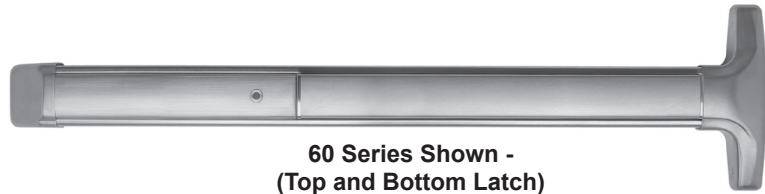

60 SERIES

61 SERIES (Top Rod Only)

Concealed Vertical Rod Device - Narrow Stile Aluminum Door

The 60 and 61 Series **concealed vertical rod exit device** is super-heavy-duty **panic and fire exit hardware** for use on all types of narrow stile aluminum doors without a mullion. The patented mounting plate system ensures the easiest and most accurate installation of panic hardware available.

Note: For Top Rod Only -
Specify 61 Series

60 Series Shown -
(Top and Bottom Latch)

ANSI 156.3 - 2008
Grade 1
Type 6

Benefits

- Tough and durable design for years of trouble-free service in high-use, high-abuse environments
- Minimal door prep saves time and money
- Aesthetically pleasing options to meet various applications including:
60/61 CVR Narrow Stile Alum. Door
62/63 CVR Narrow Stile H.M. Door
70/71 CVR Wide Stile Wood Door
80/81 CVR Wide Stile H.M. Door
82/83 CVR Wide Stile Alum. Door
- Fast and accurate installation
- Except for 03R, outside trims are easily changed or rekeyed without removing device from door

Features

- 6-position multi-step action in top latch keeps top and bottom bolts retracted until door closes and provides more consistent re-latching and security to door
- Top strike fully adjustable both vertically and to accommodate a variety of varying weather strip thicknesses
- Top strike both secures the door and re-engages the latchbolts
- Patented deadlocking of top (60 and 61 Series) and bottom bolt (60 Series) assemblies
- Durable steel bottom drop bolt (60 Series)
- Rods are easily adjustable with rods installed in door
- Angled end-cap deflects damage away from device
- Handed - field reversible
- Field sizeable
- 1/8 turn dogging