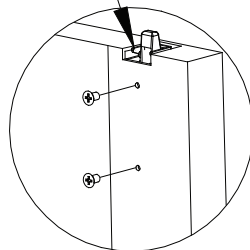

Refer to Electrified Options section for more information

Accessories

- SSK - Security Torx Screw Kit

Technical Information

- Door Types - Aluminum/ Aluminum Channel FRP
- Door Stile - Fits minimum 2"
- For 2" - 3-1/2" door stiles, specify EC2
- Door Thickness - Fits standard 1-3/4" - 2 1/4" (for other door thicknesses contact factory)
- Fasteners - Machine and sheet metal screws supplied standard
- Rail is heavy ribbed aluminum extrusion

Top & Bottom Latch Door Prep for 60 & 61 Series

LATCH MOUNTING TOP & BOTTOM

Top Latch Installation for 60 & 61 Series

Release to extend bolt

ALUMINUM DOOR ATTACHMENT TOP

Top Strike Installation for 60 & 61 Series