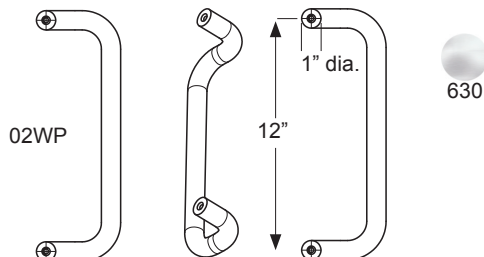

WIDE STILE

OUTSIDE PULL & PLATE TRIM DESIGNS

Assorted outside trims provide security for all types of installations. Built to be as durable as the panic devices, these heavy-duty trims will stand up to heavy use and abuse. The versatile design of the trims, combined with the device mounting plate, makes changing functions as simple as replacing the outside trim. This can easily be done without removing the exit device from the door. Wide stile trims can be used on 10 Series Rim and 20 and 21 Series Surface Vertical Rods. Add M to most trims for use with 30 Series Mortise devices. Add V to most trims for use with 70, 71, 80, 81, 82 and 83 Series Concealed Vertical Rod devices. Detex uses the BHMA functions/descriptions for all trims.

C/CM/CV TRIM S Pull Standard (Anti-Microbial Coating available)

W/WM Trim

W/WM Trim not available with 70 and 80 Series

WS/WSV Trim

WS Trim not available with 30 Series

WP Trim

WP Trim available with 70/80 Series only

630

BHMA Function/Description

- 01 - Exit only, no trim or blank escutcheon
- 02 - Entrance by trim when actuating bar is locked down (dummy trim)
- 03 - Entrance by trim when latch bolt is released by key. Key removable only when locked.

Technical Information

- C and W Trims are Stainless Steel
- WS Trims are Forged Brass
- When ordered with device, trim will match mounting plate specified
- Wide stile trim configured for use with BP1 or BP7 (when ordered with 03 function) - standard on 10, 20/21 Series, BP11 or BP13 (when ordered with 03 function) - standard on 70, 80/81/82/83 Series
Call factory for retrofit applications