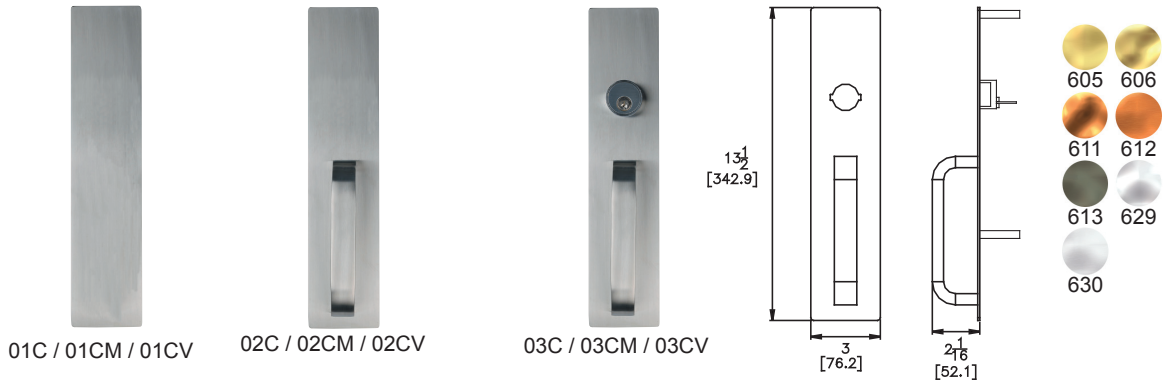

WIDE STILE

OUTSIDE PULL & PLATE TRIM DESIGNS

Assorted outside trims provide security for all types of installations. Built to be as durable as the panic devices, these heavy-duty trims will stand up to heavy use and abuse. The versatile design of the trims, combined with the device mounting plate, makes changing functions as simple as replacing the outside trim. This can easily be done without removing the exit device from the door. Wide stile trims can be used on 10 Series Rim and 20 and 21 Series Surface Vertical Rods. Add M to most trims for use with 30 Series Mortise devices. Add V to most trims for use with 70, 71, 80, 81, 82 and 83 Series Concealed Vertical Rod devices. Detex uses the BHMA functions/descriptions for all trims.

C/CM/CV TRIM S Pull Standard (Anti-Microbial Coating available)

W/WM Trim

W/WM Trim not available with 70 and 80 Series

WS/WSV Trim

WS Trim not available with 30 Series

WP Trim

WP Trim available with 70/80 Series only

Z Trim

Z Trim (Vandal Pull) available with 10/20/21 Series only

*Available in 630 (Brushed Stainless Steel) Only

02Z and 03Z Trims are shipped RHR unless specified LHR

02Z
Specify Handing

03Z
Specify Handing

630

BHMA Function/Description

- 01 - Exit only, no trim or blank escutcheon
- 02 - Entrance by trim when actuating bar is locked down (dummy trim)
- 03 - Entrance by trim when latch bolt is released by key. Key removable only when locked.