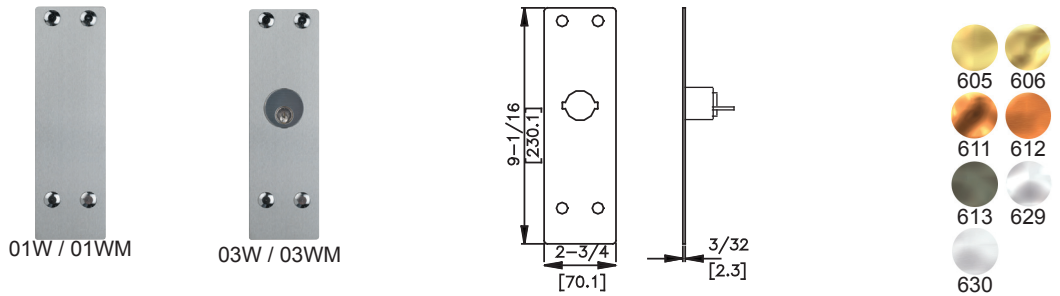

W/WM Trim

W/WM Trim not available with 70 and 80 Series