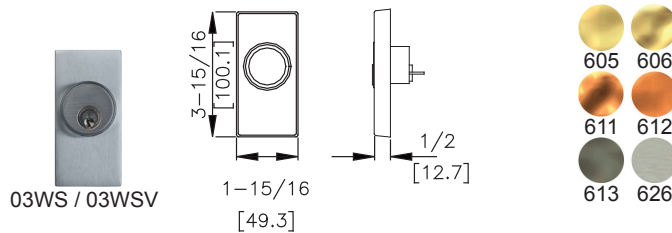

WIDE STILE

OUTSIDE PULL & PLATE TRIM DESIGNS

Assorted outside trims provide security for all types of installations. Built to be as durable as the panic devices, these heavy-duty trims will stand up to heavy use and abuse. The versatile design of the trims, combined with the device mounting plate, makes changing functions as simple as replacing the outside trim. This can easily be done without removing the exit device from the door. Wide stile trims can be used on 10 Series Rim and 20 and 21 Series Surface Vertical Rods. Add M to most trims for use with 30 Series Mortise devices. Add V to most trims for use with 70, 71, 80, 81, 82 and 83 Series Concealed Vertical Rod devices. Detex uses the BHMA functions/descriptions for all trims.

C/CM/CV TRIM S Pull Standard (Anti-Microbial Coating available)

W/WM Trim

W/WM Trim not available with 70 and 80 Series

WS/WSV Trim

WS Trim not available with 30 Series

WP Trim

WP Trim available with 70/80 Series only

Z Trim

Z Trim (Vandal Pull) available with 10/20/21 Series only

*Available in 630 (Brushed Stainless Steel) Only

02Z and 03Z Trims are shipped RHR unless specified LHR

02Z
Specify Handing

03Z
Specify Handing