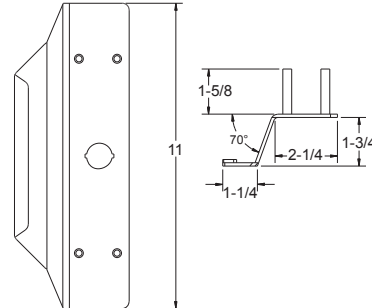

630

BHMA Function/Description

- 01 - Exit only, no trim or blank escutcheon
- 02 - Entrance by trim when actuating bar is locked down (dummy trim)
- 03 - Entrance by trim when latch bolt is released by key. Key removable only when locked.

Technical Information

- C and W Trims are Stainless Steel
- WS Trims are Forged Brass
- When ordered with device, trim will match mounting plate specified
- Wide stile trim configured for use with BP1 or BP7 (when ordered with 03 function) - standard on 10, 20/21 Series, BP11 or BP13 (when ordered with 03 function) - standard on 70, 80/81/82/83 Series
Call factory for retrofit applications