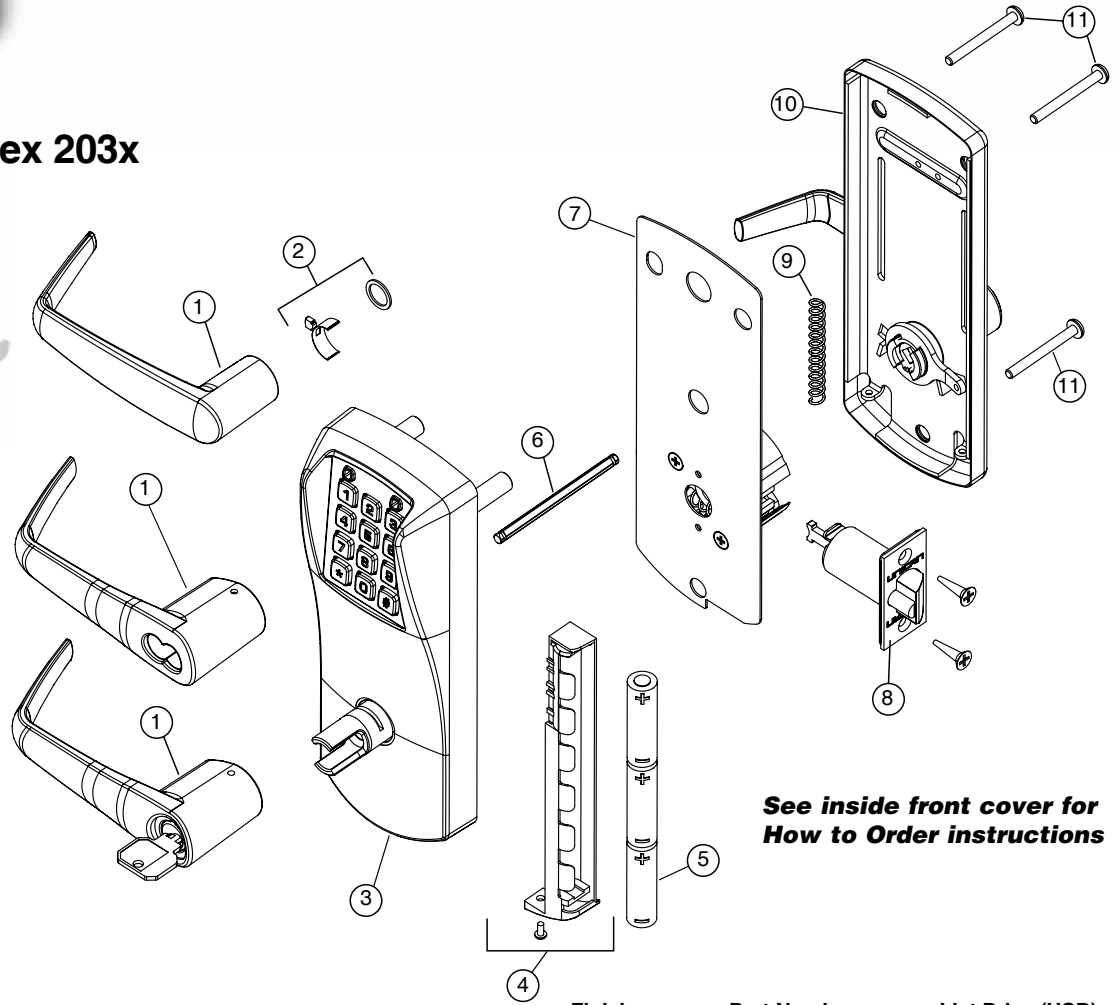

E-Plex 203x

See inside front cover for How to Order instructions

Item	Qty/Lock	Description	Finish	Part Number	List Price (USD)
1	1	Outside Lever, Non-Key Override	Satin Chrome	062-510983M-1626	$80.00
		Outside Lever, Non-Key Override	Satin Brass	062-510983M-1606	$80.00
		Outside Lever, Key Override	Satin Chrome	062-510783-1626	$90.00
		Outside Lever, Key Override	Satin Brass	062-510783-1606	$90.00
		Outside Lever, Key Override SFIC	Satin Chrome	069-512134-626	$90.00
		Outside Lever, Key Override SFIC	Satin Brass	069-512134-606	$90.00
2	1	Lever Catch / Bearing (Non-Key Override ONLY)		062-510510-K	$20.00
3	1	Outside Housing, Non-Key Override	Satin Chrome	F66/20K010W-626	$330.00
		Outside Housing, Non-Key Override	Satin Brass	F66/20K010W-606	$340.00
		Outside Housing, Key Override KIL (Key-in-Lever)	Satin Chrome	F66/20E010W-626	$350.00
		Outside Housing, Key Override KIL (Key-in-Lever)	Satin Brass	F66/20E010W-606	$360.00
		Outside Housing, Key Override (Best) SFIC (Small Format Interchangeable Core)	Satin Chrome	F66/20B010W-626	$350.00
		Outside Housing, Key Override (Best) SFIC (Small Format Interchangeable Core)	Satin Brass	F66/20B010W-606	$360.00
4	1	Battery Holder and Screw		118-509978-K	$24.00
5	3	Batteries, Alkaline AA		132-505601-K	$20.00
6	1	Spindle - Sold as part of Hardware Pack (Includes #6, #9, #11, Battery Screw)	Satin Chrome	062-510261-626	$20.00
		Spindle - Sold as part of Hardware Pack (Includes #6, #9, #11, Battery Screw)	Satin Brass	062-510261-606	$20.00