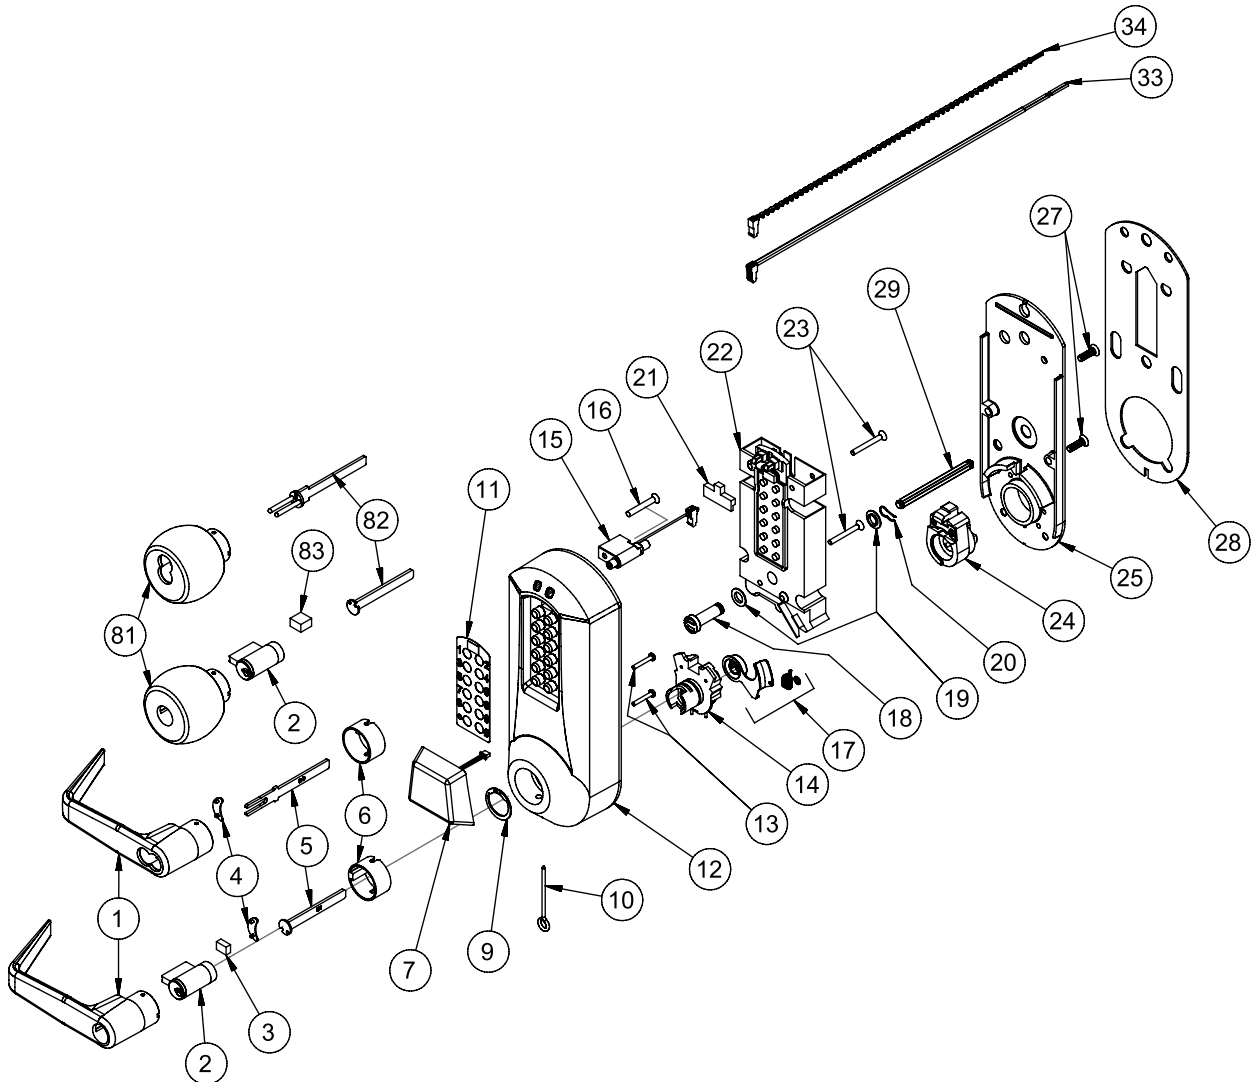

E-Plex 5x3x/5x5x Cylindrical

E-Plex®

**See inside front cover for
How to Order instructions**

E-Plex 5x3x/5x5x Cylindrical (continued)

E-Plex®

Item	Qty/Lock	Description	Finish	Part Number	List Price (USD)
1	1	Outside Lever, KIL (Includes 1 ea. #1, #3, #4, #6)	Satin Chrome	3422926D01	\$75.00
		Outside Lever, KIL (Includes 1 ea. #1, #3, #4, #6)	Bright Brass	342290301	\$75.00
		Outside Lever, KIL (Includes 1 ea. #1, #3, #4, #6)	Satin Brass	342290401	\$75.00
		Outside Lever, KIL (Includes 1 ea. #1, #3, #4, #6)	Dark Bronze	3422974401	\$75.00
		Outside Lever, KIL (Includes 1 ea. #1, #3, #4, #6)	Bright Chrome	3422902601	\$75.00
		Outside Lever, Schlage (Includes 1 ea. #1, #4, #6)	Satin Chrome	3423026D01	\$100.00
		Outside Lever, Schlage (Includes 1 ea. #1, #4, #6)	Bright Brass	342300301	\$100.00
		Outside Lever, Schlage (Includes 1 ea. #1, #4, #6)	Satin Brass	342300401	\$100.00
		Outside Lever, Schlage (Includes 1 ea. #1, #4, #6)	Dark Bronze	3423074401	\$100.00
		Outside Lever, Schlage (Includes 1 ea. #1, #4, #6)	Bright Chrome	3423002601	\$100.00
		Outside Lever, Corbin-Russwin (Includes 1 ea. #1, #4, #6)	Satin Chrome	3423126D01	\$100.00
		Outside Lever, Corbin-Russwin (Includes 1 ea. #1, #4, #6)	Bright Brass	342310301	\$100.00
		Outside Lever, Corbin-Russwin (Includes 1 ea. #1, #4, #6)	Satin Brass	342310401	\$100.00
		Outside Lever, Corbin-Russwin (Includes 1 ea. #1, #4, #6)	Dark Bronze	3423174401	\$100.00
		Outside Lever, Corbin-Russwin (Includes 1 ea. #1, #4, #6)	Bright Chrome	3423102601	\$100.00