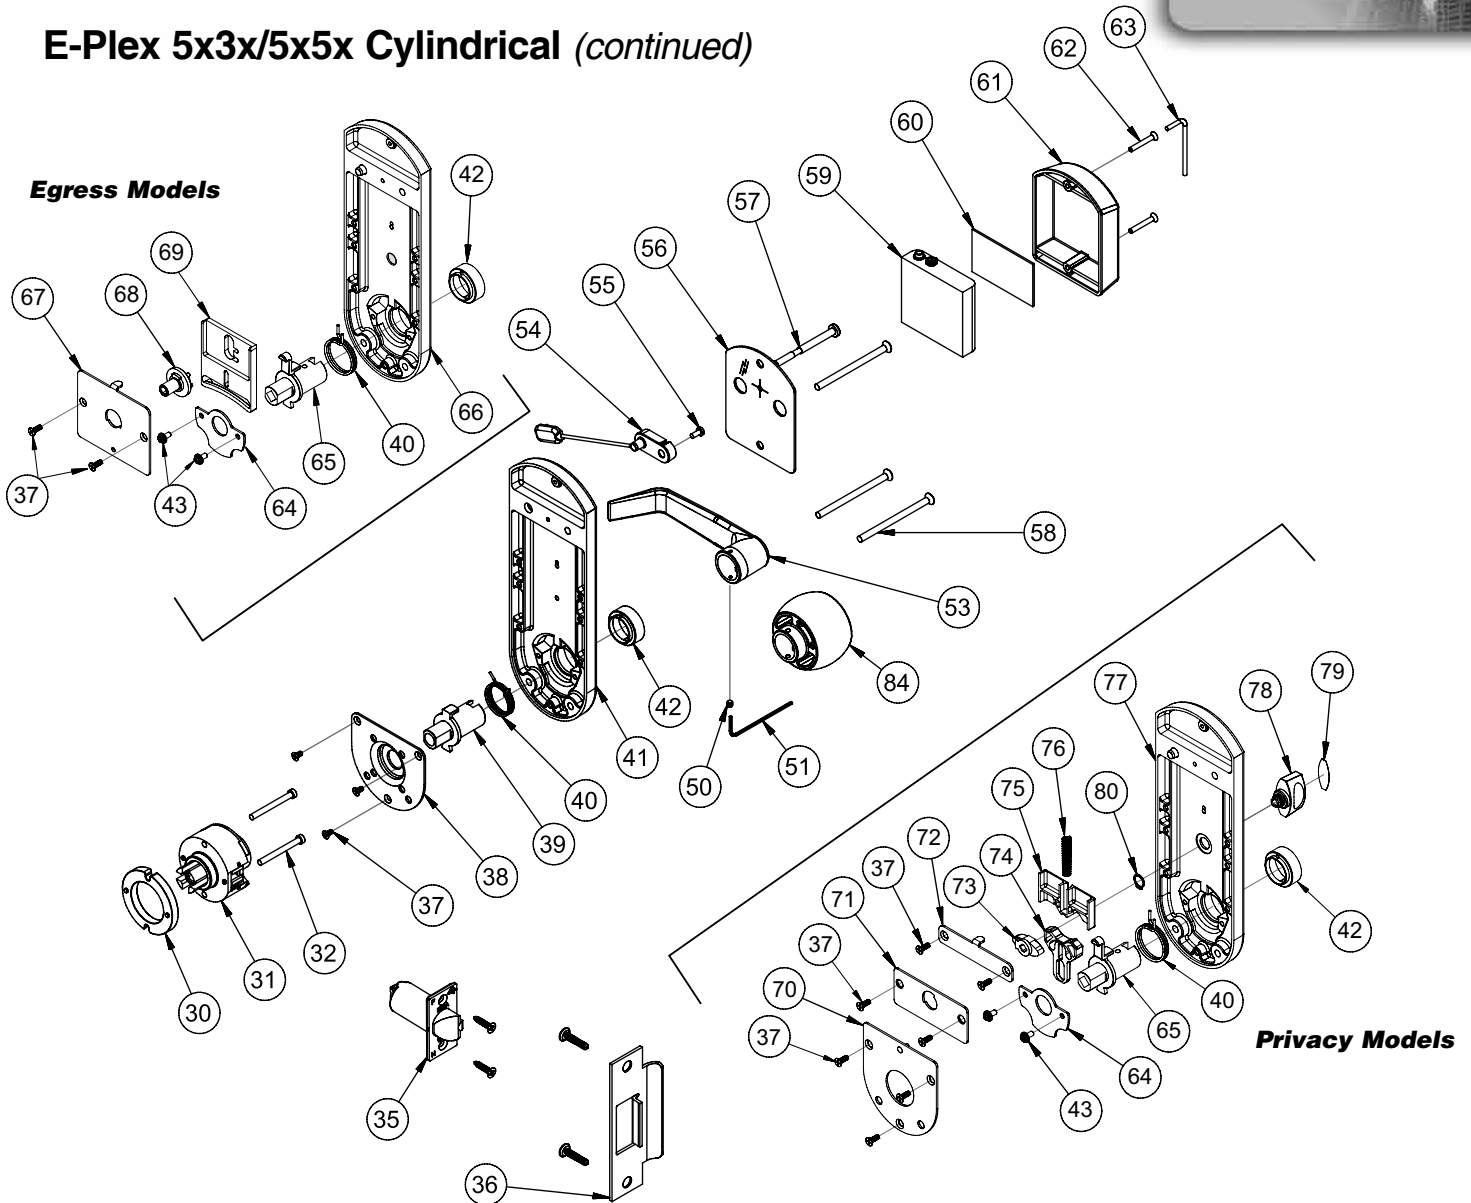

E-Plex 5x3x/5x5x Cylindrical

E-Plex®

**See inside front cover for
How to Order instructions**

E-Plex 5x3x/5x5x Cylindrical (continued)

E-Plex®

Item	Qty/Lock	Description	Finish	Part Number	List Price (USD)
1	1	Outside Lever, KIL (Includes 1 ea. #1, #3, #4, #6)	Satin Chrome	3422926D01	\$75.00
		Outside Lever, KIL (Includes 1 ea. #1, #3, #4, #6)	Bright Brass	342290301	\$75.00
		Outside Lever, KIL (Includes 1 ea. #1, #3, #4, #6)	Satin Brass	342290401	\$75.00
		Outside Lever, KIL (Includes 1 ea. #1, #3, #4, #6)	Dark Bronze	3422974401	\$75.00
		Outside Lever, KIL (Includes 1 ea. #1, #3, #4, #6)	Bright Chrome	3422902601	\$75.00
		Outside Lever, Schlage (Includes 1 ea. #1, #4, #6)	Satin Chrome	3423026D01	\$100.00
		Outside Lever, Schlage (Includes 1 ea. #1, #4, #6)	Bright Brass	342300301	\$100.00
		Outside Lever, Schlage (Includes 1 ea. #1, #4, #6)	Satin Brass	342300401	\$100.00
		Outside Lever, Schlage (Includes 1 ea. #1, #4, #6)	Dark Bronze	3423074401	\$100.00
		Outside Lever, Schlage (Includes 1 ea. #1, #4, #6)	Bright Chrome	3423002601	\$100.00
		Outside Lever, Corbin-Russwin (Includes 1 ea. #1, #4, #6)	Satin Chrome	3423126D01	\$100.00
		Outside Lever, Corbin-Russwin (Includes 1 ea. #1, #4, #6)	Bright Brass	342310301	\$100.00
		Outside Lever, Corbin-Russwin (Includes 1 ea. #1, #4, #6)	Satin Brass	342310401	\$100.00
		Outside Lever, Corbin-Russwin (Includes 1 ea. #1, #4, #6)	Dark Bronze	3423174401	\$100.00
		Outside Lever, Corbin-Russwin (Includes 1 ea. #1, #4, #6)	Bright Chrome	3423102601	\$100.00