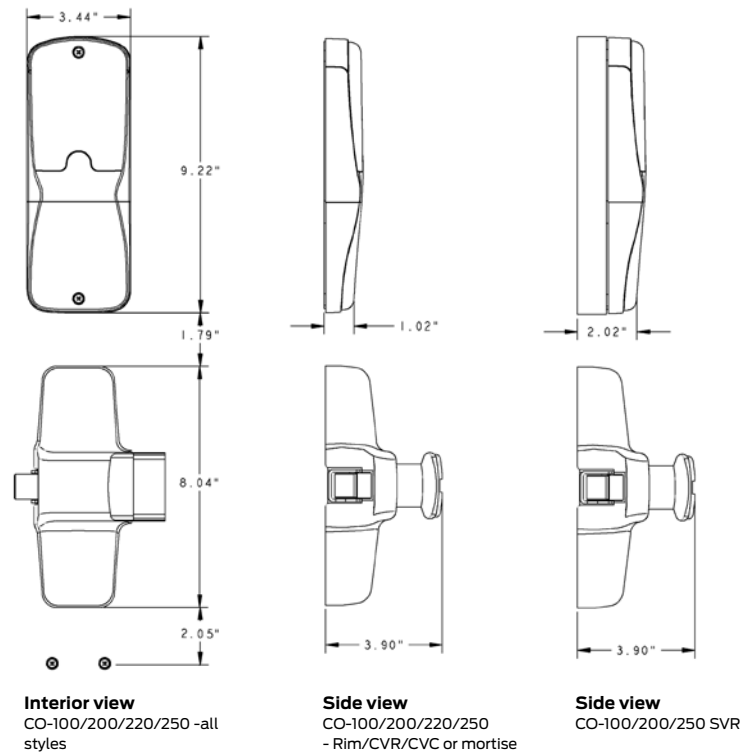

Compatibility

Reader options	CO-100	CO-200/CO-220	CO-250
KP keypad	X	X	
PR proximity		X	
PRK proximity + keypad		X	
MS magnetic stripe		X	X
MSK magnetic stripe + keypad		X	X

Programming options

Reader options	CO-100	CO-200/CO-220	CO-250
Computer		X	X
Manual	X	X	

Note: (2) #7 fasteners with decorative washers located 11.88" below bottom edge of lock

Allegion, the Allegion logo, Schlage, the Schlage logo, Von Duprin and Falcon are trademarks of Allegion plc, its subsidiaries and/or affiliates in the United States and other countries. All other trademarks are the property of their respective owners.

About Allegion

Allegion (NYSE: ALLE) creates peace of mind by pioneering safety and security. As a $2 billion provider of security solutions for homes and businesses, Allegion employs more than 8,000 people and sells products in more than 120 countries across the world. Allegion comprises 27 global brands, including strategic brands CISA®, Interflex®, LCN®, Schlage® and Von Duprin®. For more, visit www.allegion.com.

aptiQ ■ LCN ■ SCHLAGE ■ STEELCRAFT ■ VON DUPRIN

© 2014 Allegion
004183, Rev. 08/14
www.allegion.com/us