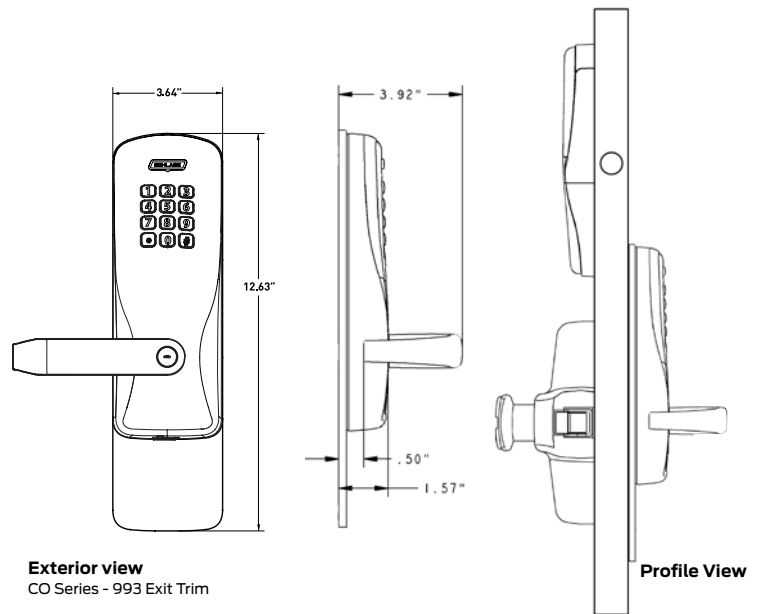

Compatibility

Reader options	CO-100	CO-200/CO-220	CO-250
KP keypad	X	X	
PR proximity		X	
PRK proximity + keypad		X	
MS magnetic stripe		X	X
MSK magnetic stripe + keypad		X	X

Programming options

Reader options	CO-100	CO-200/CO-220	CO-250
Computer		X	X
Manual	X	X	

Note: (2) #7 fasteners with decorative washers located 11.88" below bottom edge of lock

Allegion, the Allegion logo, Schlage, the Schlage logo, Von Duprin and Falcon are trademarks of Allegion plc, its subsidiaries and/or affiliates in the United States and other countries. All other trademarks are the property of their respective owners.

About Allegion

Allegion (NYSE: ALLE) creates peace of mind by pioneering safety and security. As a $2 billion provider of security solutions for homes and businesses, Allegion employs more than 8,000 people and sells products in more than 120 countries across the world. Allegion comprises 27 global brands, including strategic brands CISA®, Interflex®, LCN®, Schlage® and Von Duprin®. For more, visit www.allegion.com.

aptiQ ■ LCN ■ SCHLAGE ■ STEELCRAFT ■ VON DUPRIN

© 2014 Allegion
004183, Rev. 08/14
www.allegion.com/us