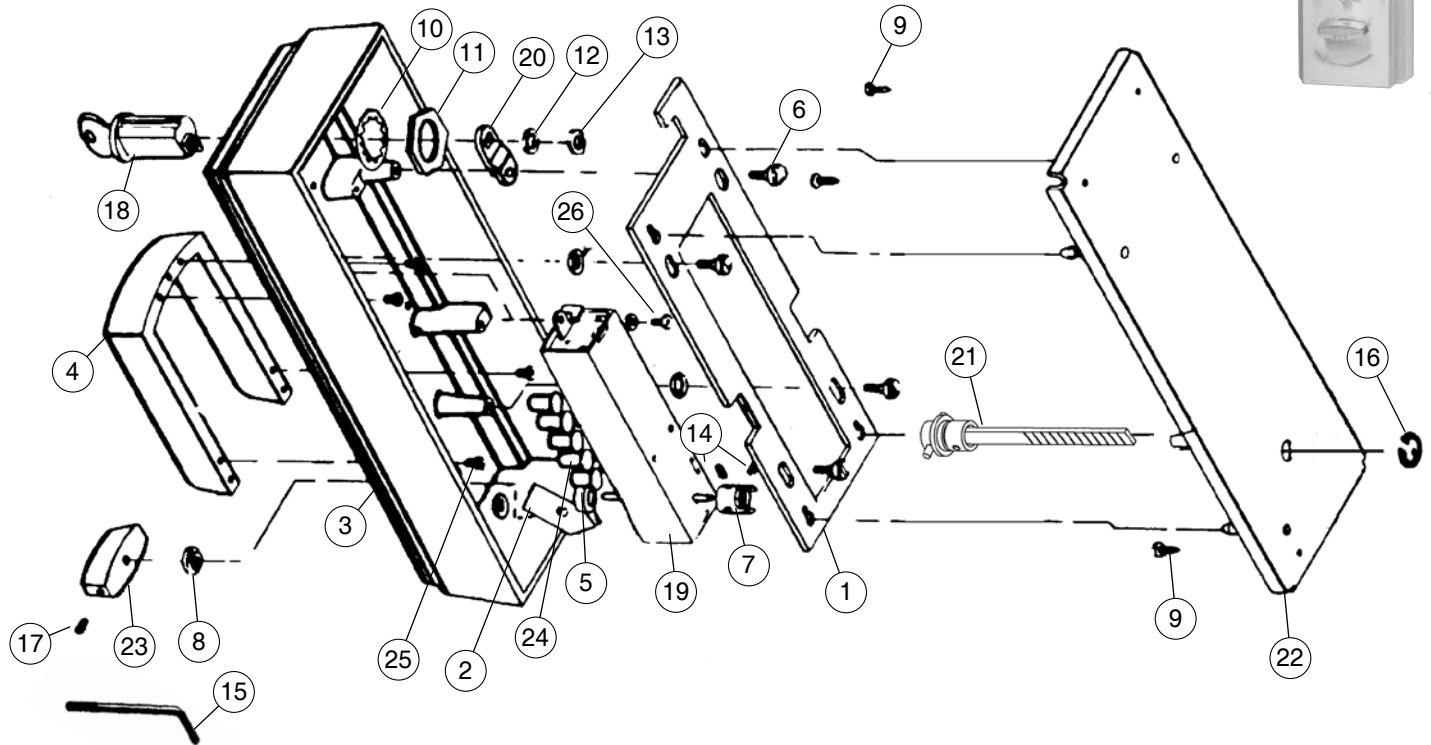

# Simplex 2015 Series

**See inside front cover for  
How to Order instructions**

Item	Qty/Lock	Description	Finish	Part Number	List Price (USD)
1	1	Lock-in Plate		2410900001	\$28.00
2	1	Stop Arm (Includes #2, #5, #7, #14, #19)		74241200001	\$88.00
3	1	Front Housing	Satin Chrome	3404426D01	\$100.00
4	1	1/2" VisiGuard	Satin Chrome	3404626D01	\$14.00
5	1	Control Shaft Sleeve (Includes #2, #5, #7, #14, #19)		74241200001	\$88.00
6	4	Lock-In Slide Shoulder Screws (For Drive Hub) (10 Pack)		4412100010	\$13.00
7	1	Drive Hub (Includes 1 ea. #7, 3 pcs of #14)		4412200001	\$13.00
8	1	Control Shaft Bushing (Includes 1 ea. of #8, #17, #23)		20001326D01	\$10.00
9	4	No. 7 PanHead Sheet Metal Screws (For Rear Cover) (10 Pack)		5407700010	\$9.00
10	1	Control Lock Cylinder Lock Washer (Includes #10, #11, #12, #13)		6476600001	\$10.00
11	1	Control Lock Cyl. Nut (Includes #10, #11, #12, #13)		6476600001	\$10.00
12	1	Plug Lock Washer (Includes #10, #11, #12, #13)		6476600001	\$10.00
13	1	Plug Nut (Includes #10, #11, #12, #13)		6476600001	\$10.00
14	3	8-32 x 3/16" (5 mm) Self-Locking Hex Socket Set Screw Kit (Includes 1 ea. #7, 3 pcs #14)		4412200001	\$13.00
15	1	Allen Wrench 5/64" x 1 31/32 (2 x 50 mm)		6471700001	\$10.00
16	1	E-Ring (For Tailpiece Assembly) (10 Pack)		5419800010	\$10.00
17	1	Set Screw 6-32 x 1/4" (6 mm) (Includes 1 ea. #8, #17, #23) (10 Pack)		20001326D01	\$10.00
18	1	Control Lock (Includes #10, #11, #12, #13, #18, #20)	Satin Chrome	7416626D01	\$55.00
19	1	Combination Chamber (Includes 1 ea. #2, #5, #7, #14, #19)		74241200001	\$88.00